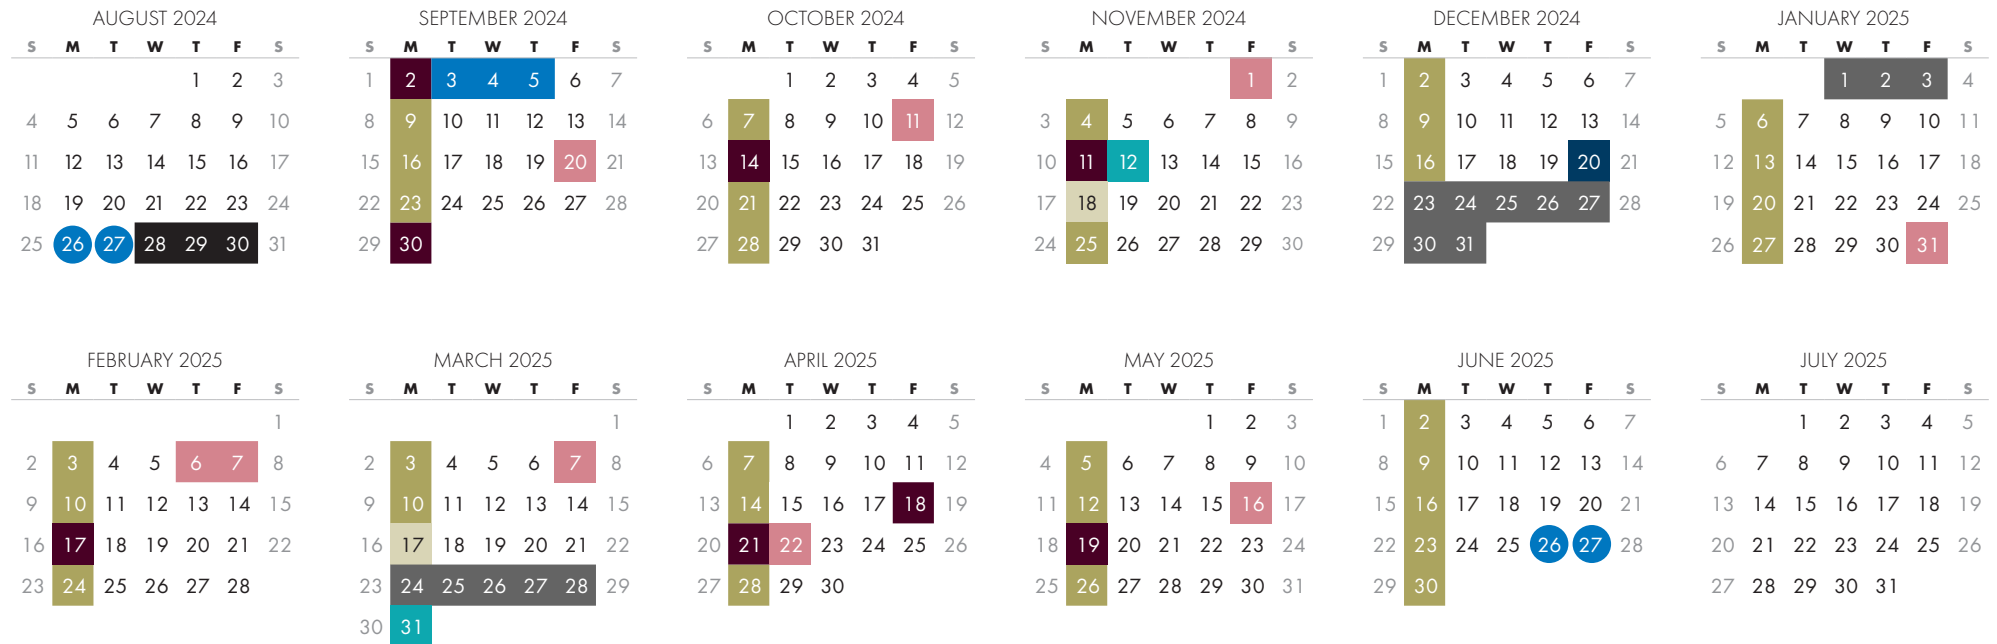

# Preschool Calendar

2024-2025

Holiday – No School

30-minute Sessions

Staggered Entry

Staff PD Day – No Students

Staff Meeting – No Preschool

Celebration of Learning – No Preschool

In Lieu of Parent Teacher Interviews – No School

Winter/Spring Break

No Preschool

Staff Key Dates

## KEY DATES

- September 6 First Day for PUF Students
- September 10 First Day of Regular Classes
- January 7 Classes Resume After Winter Break

## NO SCHOOL

- September 2 Labour Day
- September 20 PD Day
- September 30 National Day for Truth and Reconciliation
- October 11 PD Day
- October 14 Thanksgiving Day
- November 1 PD Day
- November 12 Schools Closed
- November 11 Remembrance Day
- November 18 Celebration of Learning
- December 20 No Preschool
- December 23-January 3 Winter Break
- January 31 PD Day
- February 6 & 7 Teachers' Convention
- February 17 Family Day
- March 7 PD Day
- March 17 Celebration of Learning
- March 24-28 Spring Break
- March 31 Schools Closed
- April 18 Good Friday
- April 21 Easter Monday
- April 22 PD Day
- May 16 PD Day
- May 19 Victoria Day